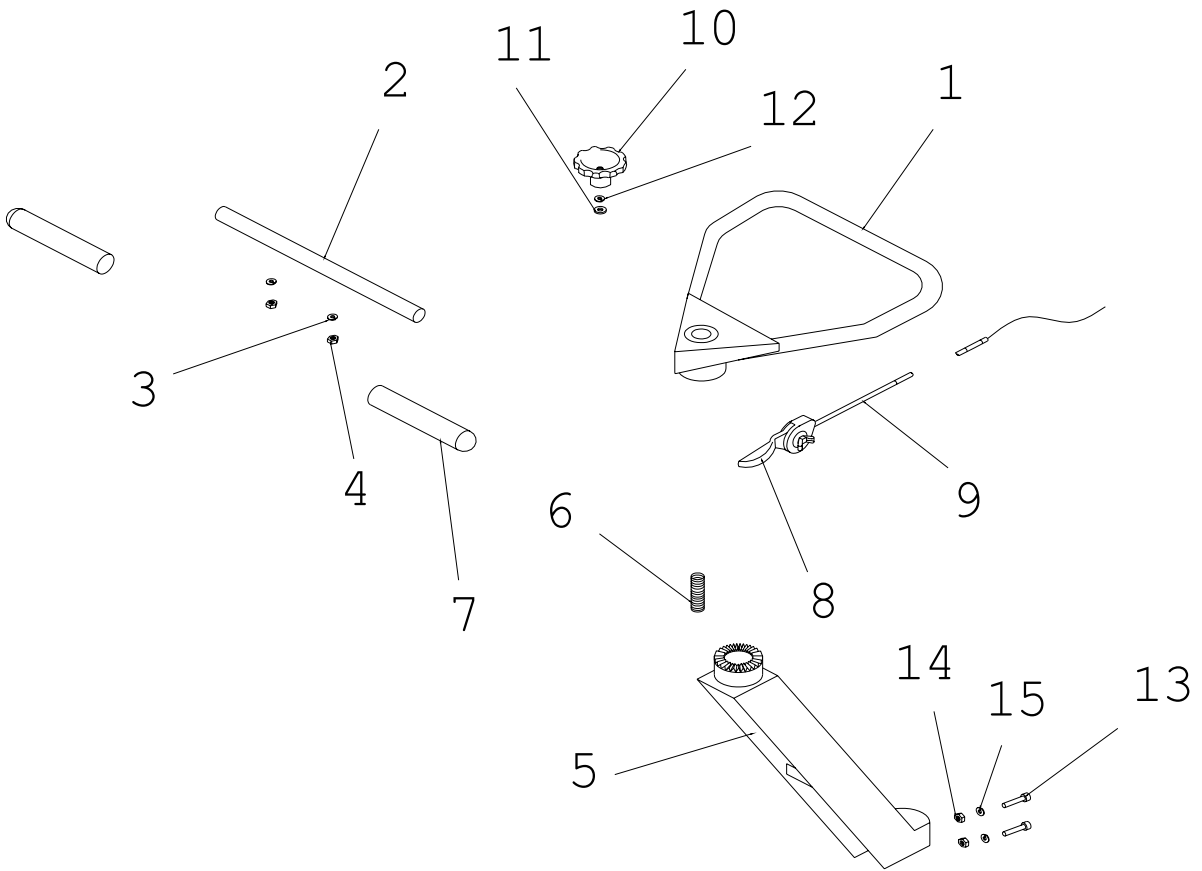

Steering Assembly

Index no	Part No.	Description	Qty.
1	170641	Wheel, Steering	1
2	172111	Handle Bar, Short	1
3	170321	Spring Washer, 3/8	2
4	110751	Nut, Lock Hex, 3/8	2
5	170621	Base Assy. Steering Wheel	1
6	172281	Spring, #14	1
7	172121	Handle Bar Grip	2
8	172091	Throttle	1
9	172101	Cable, Throttle, 2645	1
10	170651	Knob, Nut, Cast-iron	1
11	170371	Washer, M14	1
12	170311	Spring Washer, M14	1
13	170161	Bolt, 7/16 x 1 1/4 in.	2
14	170291	Nut, 7/16	2
15	151321	Spring Washer, 7/16	2