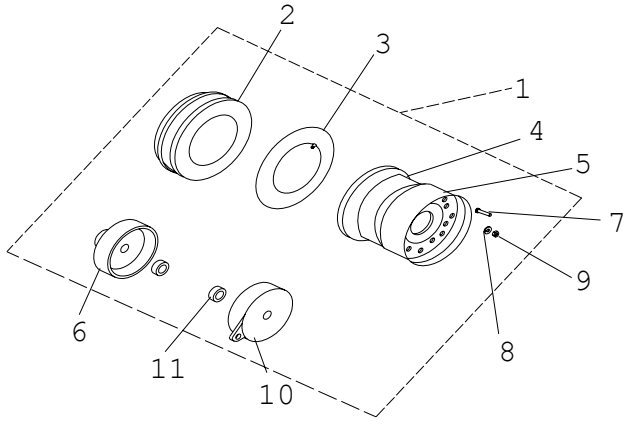

Front Wheel and Rear Brake Assembly

No.	Part Number	Description	Qty.
1	171981	Wheel Assy, Front	2
2	171991	Tire, Front	2
3	172001	Tube, Front	2
4	171961	Rim, Inside	2
5	171971	Rim, Outside	2
6	170751	Drum, Front Brake	2
7	123381	Bolt, 3/8x1 1/4L	10
8	170321	Spring Washer, 3/8	10
9	110751	Nut, Lock Hex, 3/8	10
10	170761	Cover, Front Brake,20mm	2
11	172411	Bearing, 6304zz	4
12	172011	Wheel Assy, Rear	2
13	172021	Tire, Rear, 800-10	2
14	172031	Tube, Rear, 800-10	2
15	172041	Rim, Inside, 800-10	2
16	172051	Rim, Outside, 800-10	2
17	172151	Sleeve, Wheel Shaft	2
18	123351	Bolt, 3/8 x 3/4L	12
19	123381	Bolt, 3/8 x 1 1/4L	16
20	170321	Spring Washer, 3/8	28
21	110751	Nut, Lock Hex, 3/8	16
22	126831	Nut, 3/8	12
23	170781	Cover, Rear Shaft	2
24	172241	Axle, 3/8 x 3 1/2L	4

No.	Part Number	Description	Qty.
25	123211	Bolt, 5/16 x 3/4L	2
26	110761	Nut, Lock Hex, 5/16	2
27	171801	Brake Assy, Rear	1
28	171831	Cover, Rear Brake	1
29	171891	Brake Shaft	2
30	172401	Bearing, 6202zz	2
31	171871	Spring, #59	2
32	171851	Lining, Rear	1
33	170431	Ring, Retaining, R-35	1
34	170771	Drum, Middle	1
35	111511	Bolt, 3/8 x 1 1/2	1
36	170381	Washer, 3/8 x 3T	2
37	170321	Spring Washer, 3/8	1
38	126831	Nut, 3/8	1
39	170481	Key, 5 x 5 x 22	1
40	171911	Brake Arm	1
41	171921	Brake Arm	1
42	111471	Bolt, 1/4x 1 1/4	2
43	110731	Nut, 1/4	2
44	172321	Bolt	1
45	126831	Nut, 3/8	1
46	170321	Spring Washer, 3/8	2
47	110751	Nut, Lock Hex, 3/8	1