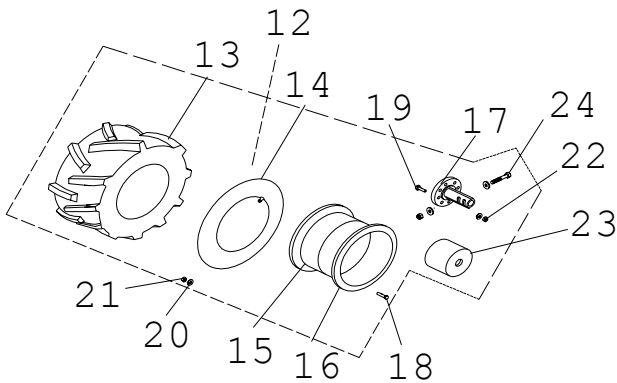

Front Wheel and Rear Brake Assembly

No.	Part Number	Description	Qty.
1	171981	Wheel Assy, Front	2
2	171991	Tire, Front	2
3	172001	Tube, Front	2
4	171961	Rim, Inside	2
5	171971	Rim, Outside	2
6	170751	Drum, Front Brake	2
7	123381	Bolt, 3/8x1 1/4L	10
8	170321	Spring Washer, 3/8	10
9	110751	Nut, Lock Hex, 3/8	10
10	170761	Cover, Front Brake,20mm	2
11	172411	Bearing, 6304zz	4
12	172011	Wheel Assy, Rear	2
13	172021	Tire, Rear, 800-10	2
14	172031	Tube, Rear, 800-10	2
15	172041	Rim, Inside, 800-10	2
16	172051	Rim, Outside, 800-10	2
17	172151	Sleeve, Wheel Shaft	2
18	123351	Bolt, 3/8 x 3/4L	12
19	123381	Bolt, 3/8 x 1 1/4L	16
20	170321	Spring Washer, 3/8	28
21	110751	Nut, Lock Hex, 3/8	16
22	126831	Nut, 3/8	12
23	170781	Cover, Rear Shaft	2
24	172241	Axle, 3/8 x 3 1/2L	4

No.	Part Number	Description	Qty.
25	123211	Bolt, 5/16 x 3/4L	2
26	110761	Nut, Lock Hex, 5/16	2
27	171801	Brake Assy, Rear	1
28	171831	Cover, Rear Brake	1
29	171891	Brake Shaft	2
30	172401	Bearing, 6202zz	2
31	171871	Spring, #59	2
32	171851	Lining, Rear	1
33	170431	Ring, Retaining, R-35	1
34	170771	Drum, Middle	1
35	111511	Bolt, 3/8 x 1 1/2	1
36	170381	Washer, 3/8 x 3T	2
37	170321	Spring Washer, 3/8	1
38	126831	Nut, 3/8	1
39	170481	Key, 5 x 5 x 22	1
40	171911	Brake Arm	1
41	171921	Brake Arm	1
42	111471	Bolt, 1/4x 1 1/4	2
43	110731	Nut, 1/4	2
44	172321	Bolt	1
45	126831	Nut, 3/8	1
46	170321	Spring Washer, 3/8	2
47	110751	Nut, Lock Hex, 3/8	1