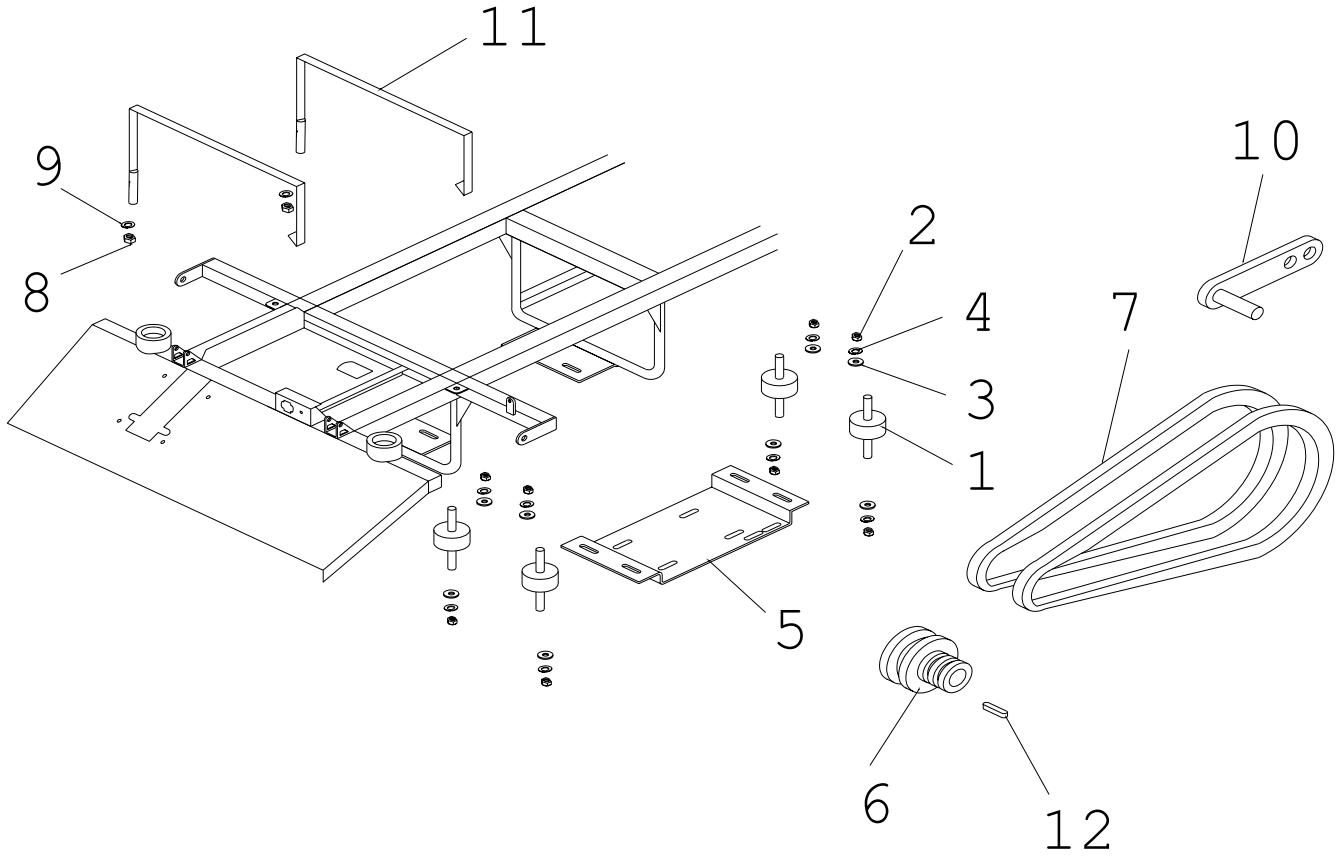

Engine and Fuel Tank Mount Assembly

No.	Part Number	Description	Qty.
1	171951	Damper, Engine	4
2	170261	Nut, Lock Hex, 7/16	8
3	170391	Washer, 7/16	8
4	151321	Spring Washer, 7/16	8
5	171301	Plate, Engine Bracket	1
6	171321	Pulley, Engine, $\psi 3''$ 2B1	1
7	172201	Belt, 55	2
8	110731	Nut, 1/4	2
9	112411	Spring Washer, 5/16	2
10	171931	Belt Guide	2
11	171331	Strap, Fuel Tank	2
12	164521	Key, 5 x 5 x 40mm (1/4x1/4x1.25L)	1