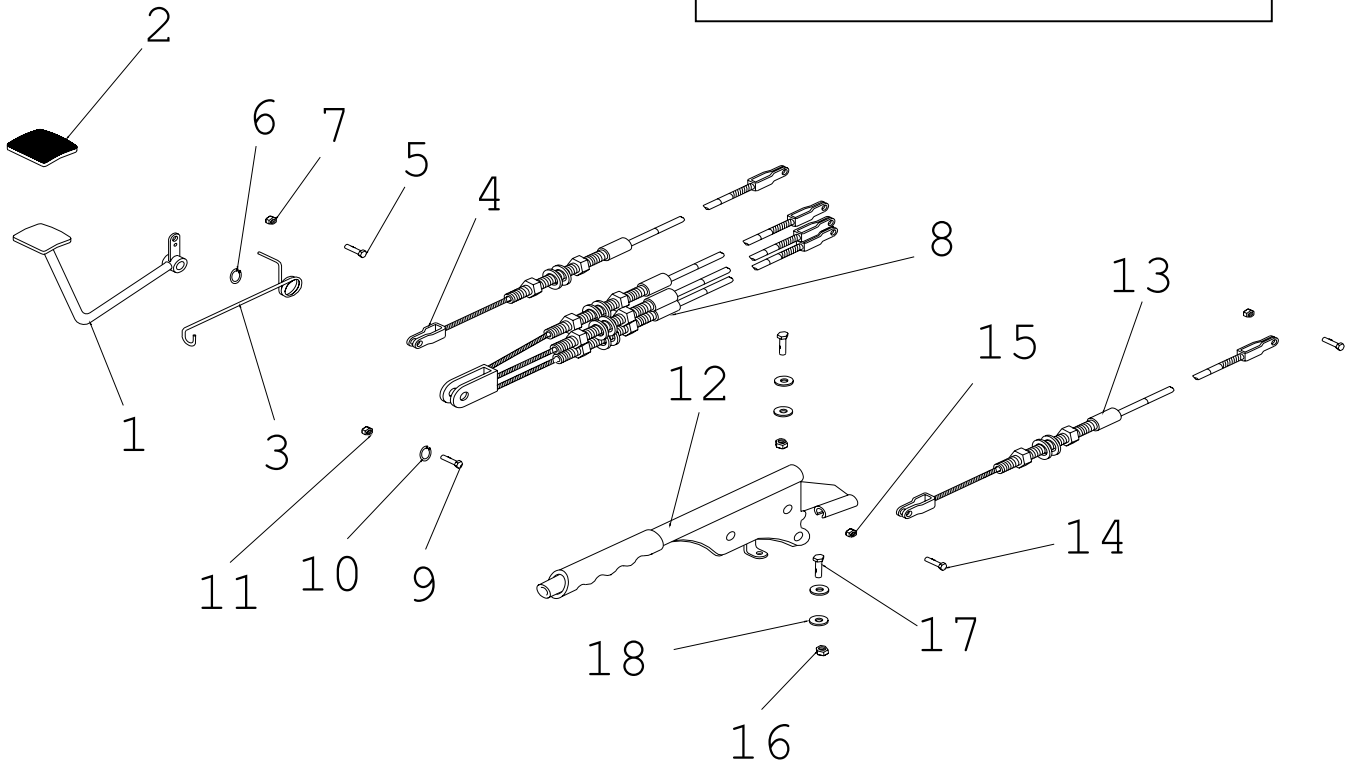

Brake and Clutch Cable Assembly

No.	Part No.	Description	Qty.
1	170701	Clutch & Brake Pedal	2
2	170961	Rubber, Clutch, Brake Pedal	2
3	170731	Spring, Clutch	1
4	170741	Cable, Clutch	1
5	111581	Bolt, 5/16 x 1 L	2
6	170411	Ring, Retaining, S-10	1
7	110761	Nut, Lock Hex 5/16	2
8	171511	Brake Cable, Tri-Cable	1
9	111581	Bolt, 5/16 x 1 L	1
10	171531	Ring, Retaining, S-10	1
11	110761	Nut, Lock Hex, 5/16	1
12	171521	Parking Brake Handle	1
13	171531	Cable, Brake	1
14	111521	Bolt, 3/8 x 1	1
15	110731	Nut, Lock Hex, 1/4	1
16	110761	Nut, Lock Hex, 5/16	3
17	111581	Bolt, 5/16 x 1 L	3
18	112411	Washer, 5/16	4