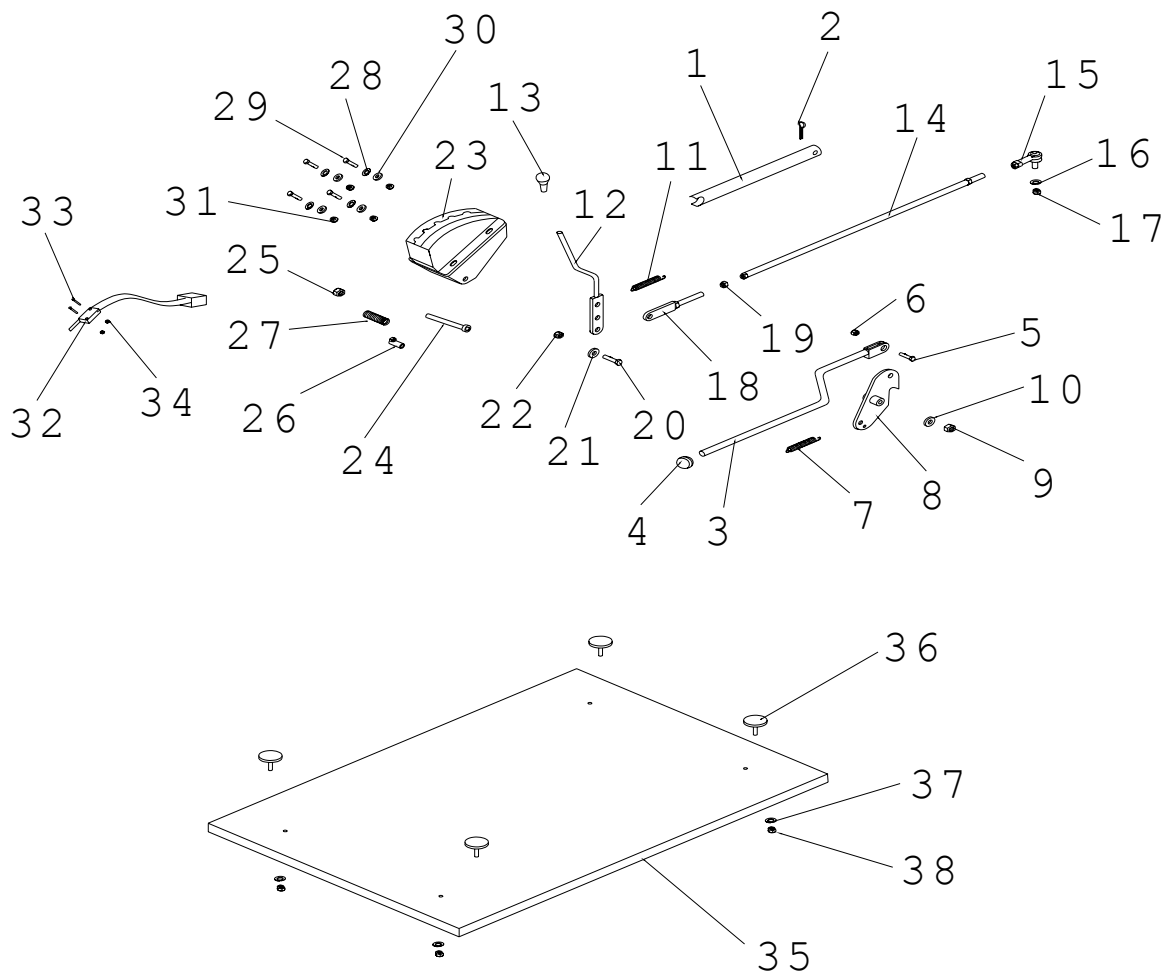

Dump Release and Gear Shift Assembly

No.	Part Number	Description	Qty.
1	172191	Support, Dump Chassis	1
2	170451	Pin,Cotter,1/8x3/4L	1
3	171211	Dump Release Latch	1
4	171221	Knob,1/4	1
5	111521	Bolt,3/8x1L	1
6	110731	Nut, Lock Hex,1/4	1
7	172491	Spring,#30	1
8	171231	Lock, Dump Bed	1
9	170211	Nut, Lock Hex,M10xP1.5	1
10	170381	Washer,3/8x3T	1
11	171251	Spring, Shift Lever	1
12	171261	Shift Lever	1
13	172081	Knob, Shift Lever	1
14	171241	Tie Rod ,shift Lever	1
15	172171	Ball Joint,Rbl-14	1
16	170301	Spring Washer,M10	1
17	170001	Nut, Lock Hex,M10xP1.25	1
18	171941	Clevis, Shift,3/8"	1
19	170221	Nut, M10 x P1.25	1

No.	Part Number	Description	Qty.
20	170041	Bolt,3/8	1
21	170381	Washer,3/8x3T	1
22	110751	Nut, Lock Hex,3/8	1
23	171271	Casing, Control Handle	1
24	172251	Pin, 3/8 x 3 1/2L	1
25	110751	Nut, Lock Hex,3/8	1
26	171291	Spacer,Ø14/Ø11x15L	1
27	172311	Spring,#39	1
28	112431	Spring Washer,5/16	4
29	123211	Bolt,5/16x3/4L	4
30	112411	Washer,5/16	4
31	110761	Nut, Lock Hex,5/16	4
32	170891	Switch, Shift Lever	1
33	170121	Bolt,M3x20L	2
34	170191	Nut, Lock Hex,M3	2
35	172481	Plywood,915m/m×1400m/m	1
36	171601	Bolt, Frame	4
37	170321	Spring Washer, 3/8	4
38	126831	Nut, 3/8	4
*	170931	Sensor Cable	1