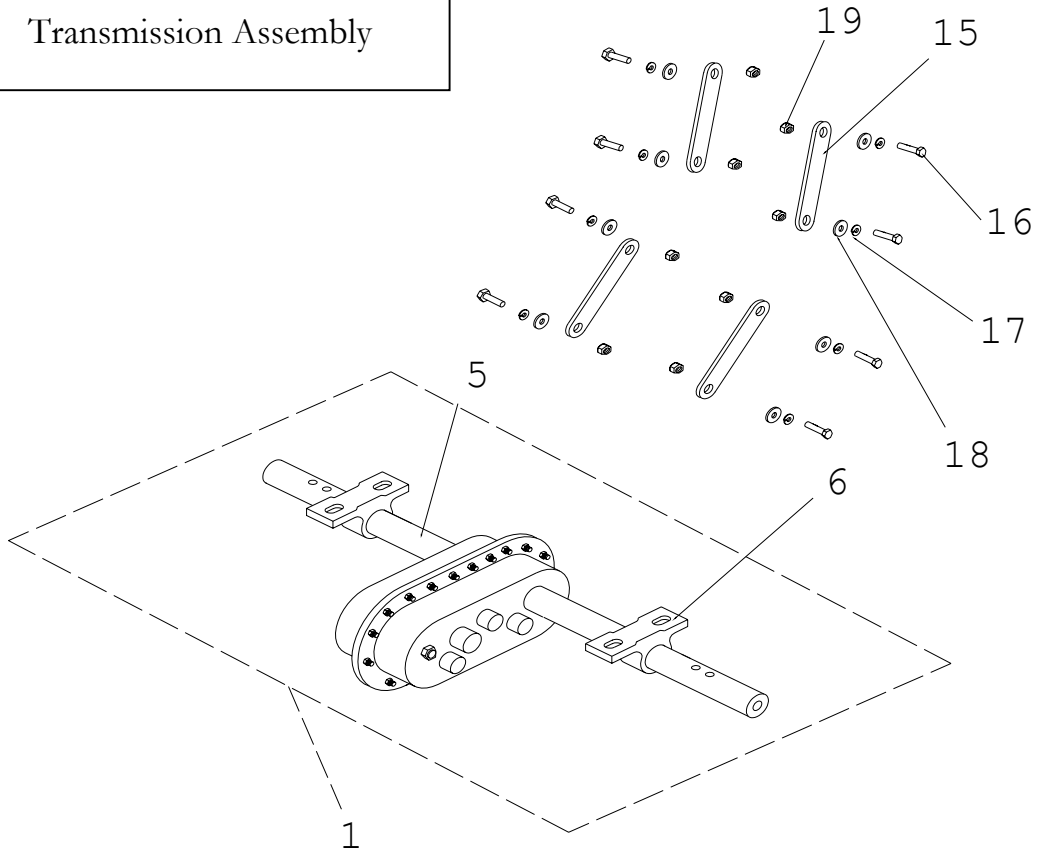

Transmission Assembly

No.	Part Number	Description	Qty.
1	171771	Gear Box Assy.	1
2	170221	Nut, Lock Hex,M10xP1.25	2
3	170501	Key, 7 x 7 x 35mm	1
4	170511	Key, 7 x 7 x 40mm	1
5	172061	Axle, Rear Wheel, 920	1
6	172451	Bearing, Pillow Block, 207	2
7	172461	Arm, Brake	2
8	126861	Bolt, 3/8 x 2L	4
9	170381	Washer, 3/8 x 3T	12
10	170321	Spring Washer, 3/8	4
11	110751	Nut, Lock Hex, 3/8	4
12	126861	Bolt, 3/8 x 2L	4
13	170321	Spring Washer, 3/8	4

No.	Part Number	Description	Qty.
14	126831	Nut, 3/8	4
15	172071	Hanger, Gear Box	2
16	123381	Bolt, 3/8 x 1 1/4L	4
17	170321	Spring Washer, 3/8	4
18	170381	Washer, 3/8 x 3T	4
19	110751	Nut, Lock Hex,3/8	4
20	171341	Level, Idle Gear	1
21	171351	Gear, Idle	1
22	170421	Ring, Retaining, S-15	1
23	170431	Ring, Retaining, S-35	1
24	172401	Bearing, 6202zz	2
25	172281	Spring, #14	1
26	171361	Pulley, 9 3/4"	1