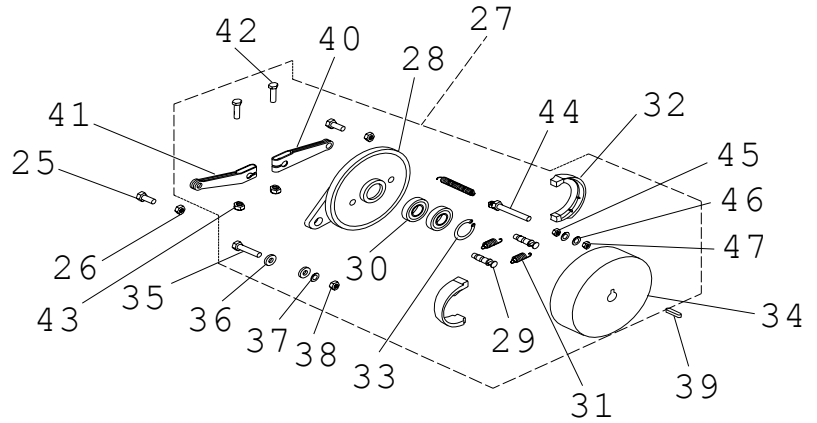

Front Wheel and Rear Brake Assembly

No.	Part Number	Description	Qty.
1	171981	Wheel Assy, Front	2
2	171991	Tire, Front	2
3	172001	Tube, Front	2
4	171961	Rim, Inside	2
5	171971	Rim, Outside	2
6	170751	Drum, Front Brake	2
7	123381	Bolt, 3/8x1 1/4L	10
8	170321	Spring Washer, 3/8	10
9	110751	Nut, Lock Hex, 3/8	10
10	170761	Cover, Front Brake,20mm	2
11	172411	Bearing, 6304zz	4
12	172011	Wheel Assy, Rear	2
13	172021	Tire, Rear, 800-10	2
14	172031	Tube, Rear, 800-10	2
15	172041	Rim, Inside, 800-10	2
16	172051	Rim, Outside, 800-10	2
17	172151	Sleeve, Wheel Shaft	2
18	123351	Bolt, 3/8 x 3/4L	12
19	123381	Bolt, 3/8 x 1 1/4L	16
20	170321	Spring Washer, 3/8	28
21	110751	Nut, Lock Hex, 3/8	16
22	126831	Nut, 3/8	12
23	170781	Cover, Rear Shaft	2
24	172241	Axle, 3/8 x 3 1/2L	4

No.	Part Number	Description	Qty.
25	123211	Bolt, 5/16 x 3/4L	2
26	110761	Nut, Lock Hex, 5/16	2
27	171801	Brake Assy, Rear	1
28	171831	Cover, Rear Brake	1
29	171891	Brake Shaft	2
30	172401	Bearing, 6202zz	2
31	171871	Spring, #59	2
32	171851	Lining, Rear	1
33	170431	Ring, Retaining, R-35	1
34	170771	Drum, Middle	1
35	111511	Bolt, 3/8 x 1 1/2	1
36	170381	Washer, 3/8 x 3T	2
37	170321	Spring Washer, 3/8	1
38	126831	Nut, 3/8	1
39	170481	Key, 5 x 5 x 22	1
40	171911	Brake Arm	1
41	171921	Brake Arm	1
42	111471	Bolt, 1/4x 1 1/4	2
43	110731	Nut, 1/4	2
44	172321	Bolt	1
45	126831	Nut, 3/8	1
46	170321	Spring Washer, 3/8	2
47	110751	Nut, Lock Hex, 3/8	1