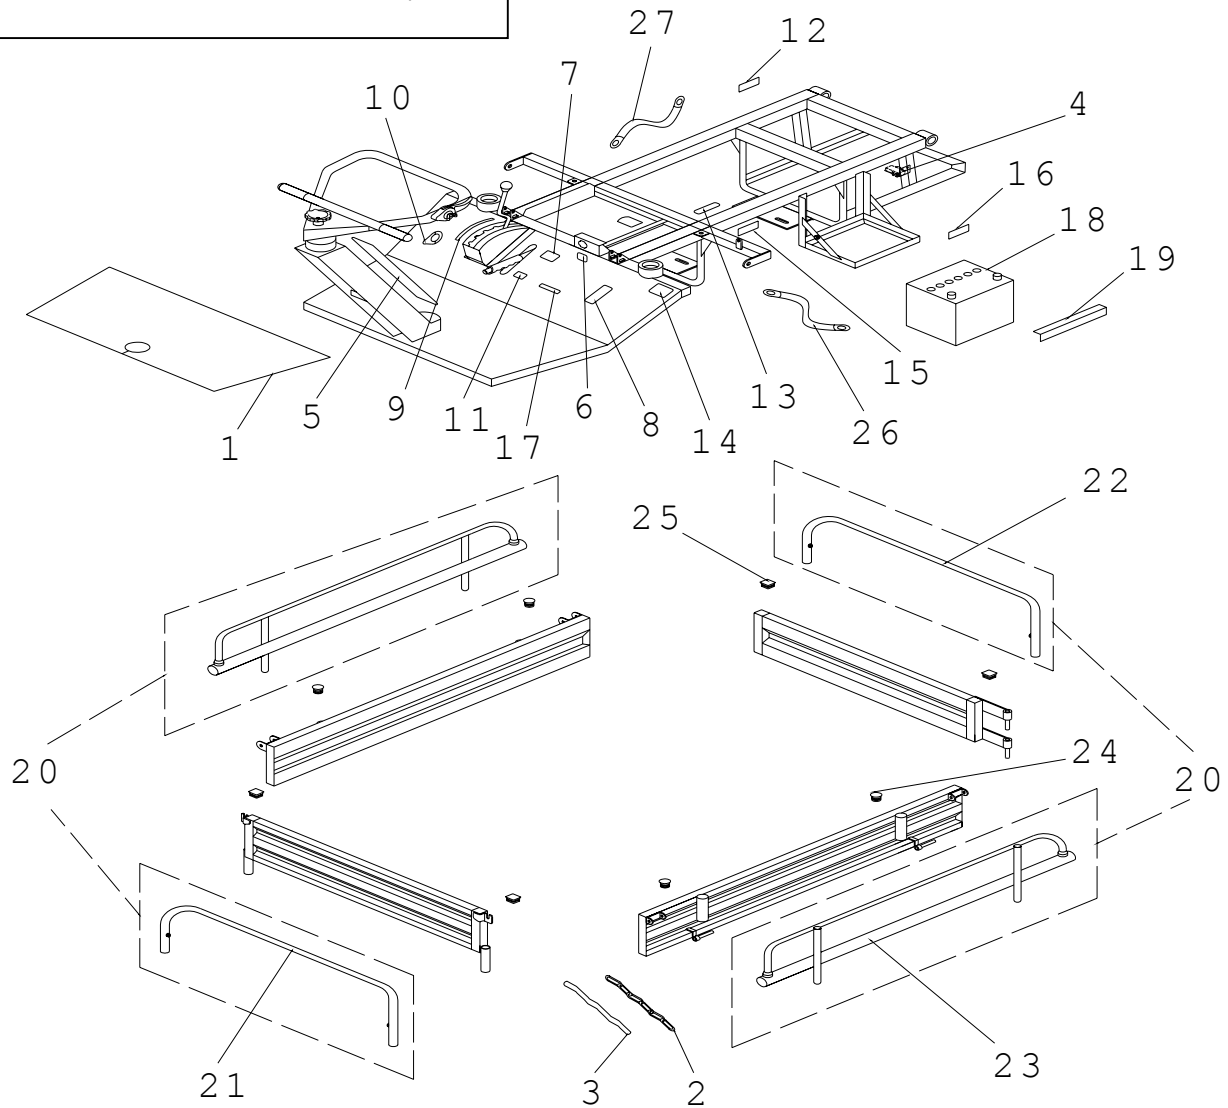

Accessories, Labels, and Battery

No.	Part Number	Description	Qty.
1	170971	Rubber Floor Mat	1
2	171171	Chain, Slide Panel	4
3	170981	Tubing ,Chain	4
4	170901	Brake Sensor	1
5	171021	Label, TO START ENGINE	1
6	171031	Label, BEFORE STARTING	1
7	171041	Label, Model # PWR8-USA	1
8	171051	Label, OPERATE SAFELY	1
9	171061	Label, HIGH	1
10	171071	Label, S F	1
11	109831	Label, PARKING BRAKE	1
12	127811	Label, ADD OIL	1
13	137581	Label, CHECK OIL	1
14	153431	Label, BE SURE TO LATCH	1
15	171121	Label, CHOKE LEVER	1

No.	Part Number	Description	Qty.
16	171131	Label, PUSH TO CHOKE	1
17	171141	Label, CHASSIS IN TAIWAN	1
18	172471	Battery, N50	1
19	170911	Clamp, Battery	1
20	171501	Rail Kit Assembly	1
21	171441	Rail Kit ,Front	1
22	171461	Rail Kit, Rear	1
23	171481	Rail Kit, Side	2
24	170991	Round End Cap 1"	4
25	171001	Square End Cap 1 1/4"	4
26	164351	Battery Cable(-)	1
27	164281	Battery Engine(-)	1
28	172261	Axle Pin	2
29	110751	Nut, Lock Hex, 3/8	2
30	170381	Washer, 3/8 x 3T	4