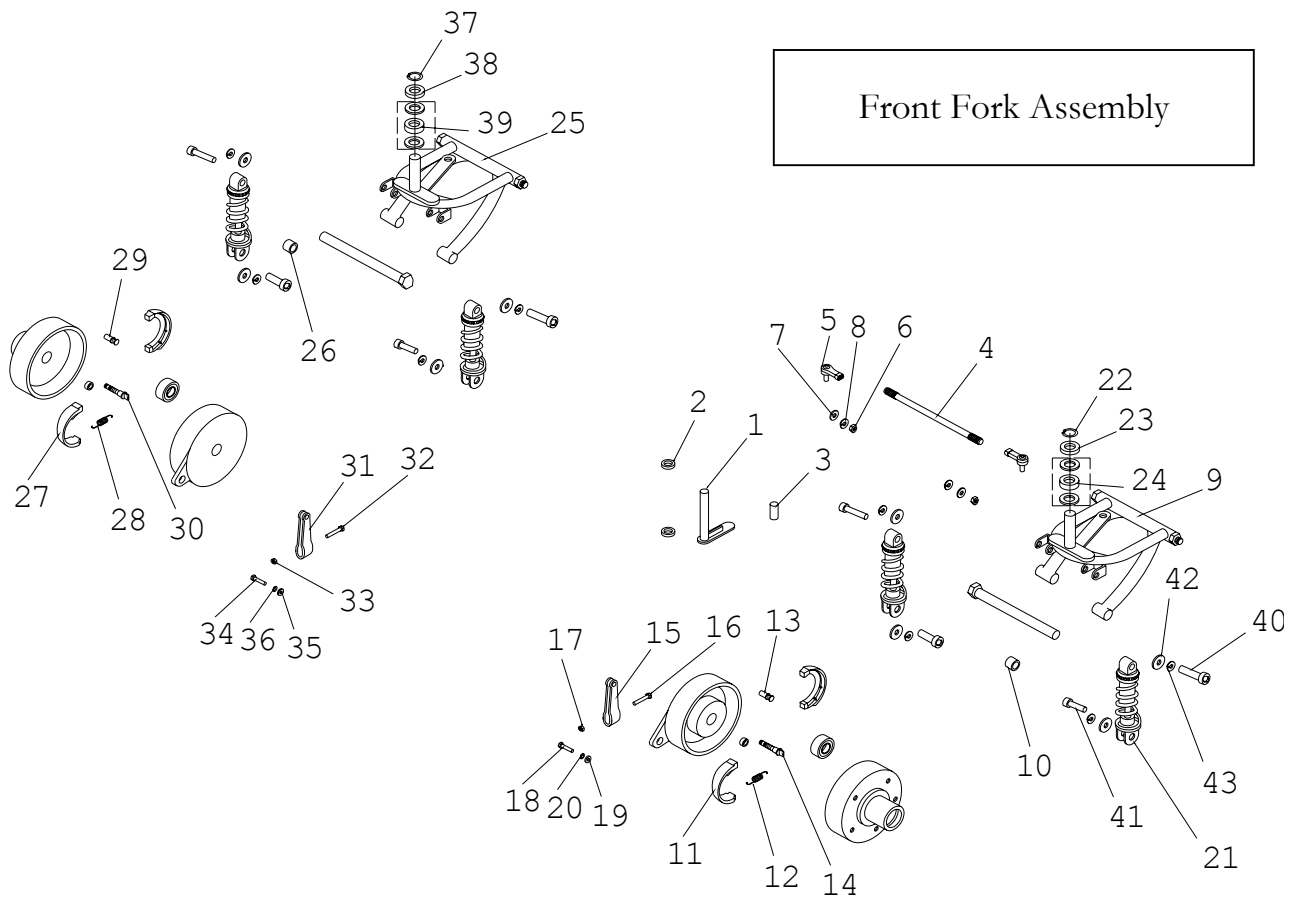

Front Fork Assembly

No.	Part Number	Description	Qty
1	170601	Steering Axle, 310L	1
2	172381	Bearing, 6005zz	2
3	172131	Spacer, 8mmL	1
4	172161	Tie Rod, 545m/M1	2
5	172461	Ball Joint, Rbl-14	4
6	170271	Nut, M14 x P2.0	4
7	170371	Washer, M14	4
8	170311	Spring Washer, M14	4
9	170661	Front Fork, Left	1
10	170711	Spacer, 25 x 21 x 25L	1
11	171841	Lining, Brake	1
12	171861	Spring, Brake	2
13	171901	Brake Shaft, w/o Gear	1
14	171881	Brake Shaft w/ Gear	1
15	171911	Brake Arm	1
16	111471	Bolt, 1/4 x 1 1/4	1
17	110731	Nut, Lock hex, 1/4	1
18	111581	Bolt, 5/16 x 1in.	1
19	170381	Washer, 3/8 x 3T	1
20	170321	Spring Washer, 3/8	1
21	170721	Shock Absorber	4
22	170401	Ring, Retaining, S-30	1

No.	Part Number	Description	Qty
23	170411	Bearing,6006	2
24	170421	Bearing, 8306	1
25	170681	Front Fork, Right	1
26	170711	Spacer, 25x21x25L	1
27	171841	Lining, Brake	1
28	171861	Spring, Brake	2
29	171901	Brake Shaft, w/o Gear	1
30	171881	Brake Shaft, w/ Gear	1
31	171911	Brake Arm	1
32	111471	Bolt, 1/4 x 1 1/4	1
33	110731	Nut, Lock Hex, 1/4	1
34	111581	Bolt, 5/16 x 1 in.	1
35	170381	Washer, 3/8 x 3T	1
36	170321	Spring Washer, 3/8	1
37	170401	Ring, Retaining, S-30	1
38	172391	Bearing, 6006	2
39	172441	Bearing, 8306	1
40	170141	Bolt, M10x50L	4
41	170301	Spring Washer, M10	4
42	170381	Washer, 3/8 x 3T	8
43	170301	Spring Washer, M10	8
44	170001	Nut Lock, M10xP1.25	8