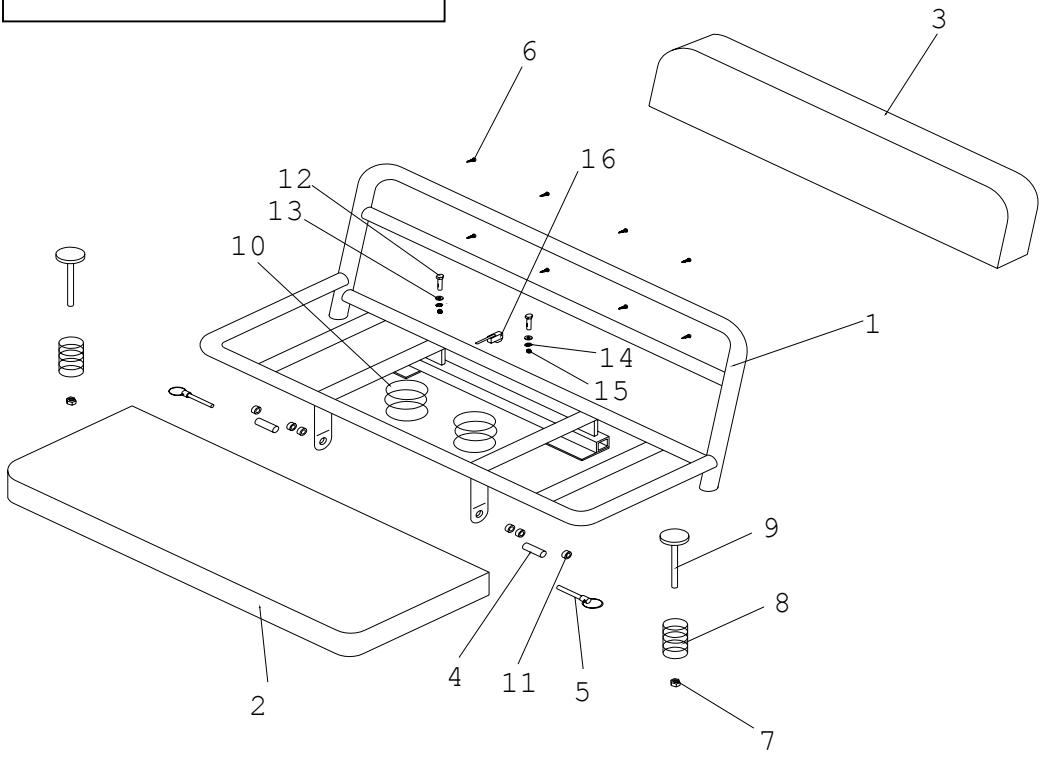

Seat Assembly

No.	Part Number	Description	Qty.
1	170791	Seat Holder	1
2	170811	Seat	1
3	170821	Seat Back	1
4	170831	Sleeve, seat	2
5	172501	Pin, Seat	2
6	170131	Bolt,#7x1L	8
7	170201	Nut, Lock Hex,8mm	2
8	170841	Spring, Seat (150LBS)	2
9	170851	Support, Seat Spring	2
10	170861	Spring, Seat	2
11	170871	Spacer, Plastic	6
12	123381	Bolt, 3/8 x 11/4L	2
13	170381	Washer, 3/8 x 3T	2
14	170321	Spring Washer, 3/8	2
15	110751	Nut, Lock Hex, 3/8	2
16	170901	Seat Sensor	1
*	170881	Holder, Switch	1
*	170921	Cable, Seat Sensor	1